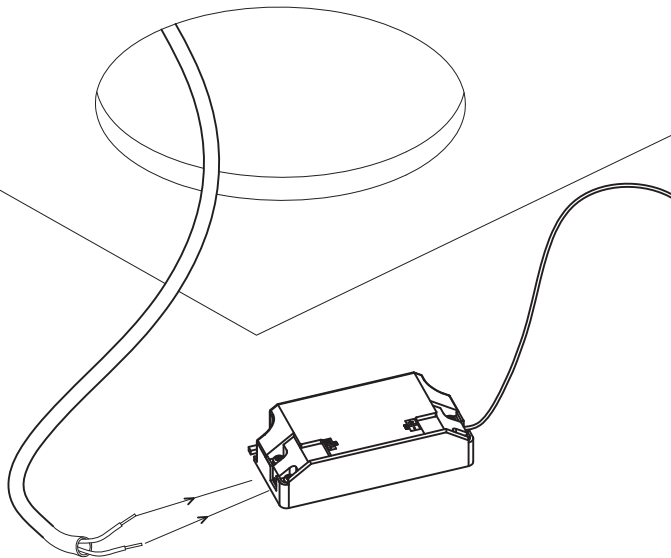

MISTIC
— LIGHTING —

Cut Size: Ø89mm

1

2

3

4