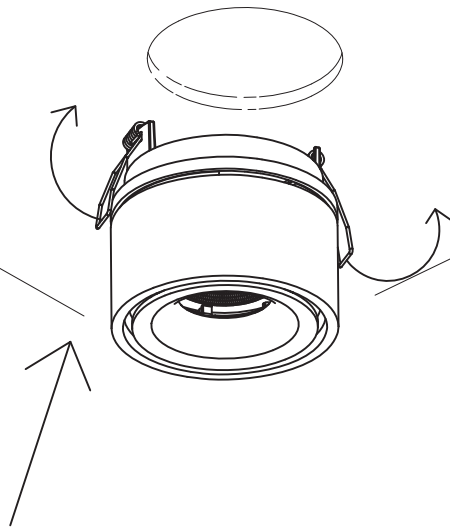

MISTIC
— LIGHTING —

Cut Size: Ø89mm

1

2

3

4