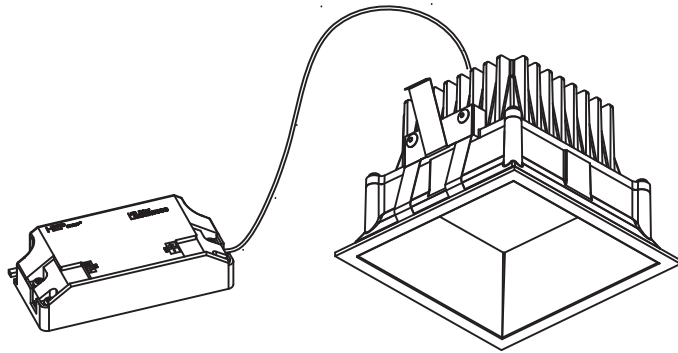

MISTIC
— LIGHTING —

Cut Size:93x93mm

1

2

3

4