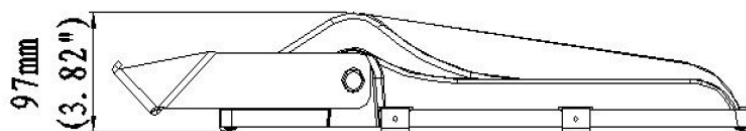

info@misticlighting.pl
www.misticlighting.pl

MISTIC
— LIGHTING —

Karta katalogowa

Oprawa Mistic M-FLOOD 300W

Waga i wymiary oprawy:

Product Dimension (mm / inch)	567x465x97 / 22.32"x 18.31"x3.82"
Luminaire Net Weight (±0.3kg / ±0.66Lbs)	9.5kg / 20.94Lbs
Export Carton Size (mm / inch)	652x160x510 / 25.67"x 6.3"x20.08"
Gross Weight (±0.3kg / ±0.66Lbs)	10.6kg / 23.37Lbs