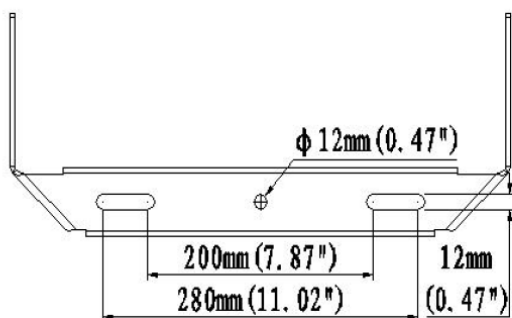

info@misticlighting.pl
www.misticlighting.pl

MISTIC
— LIGHTING —

Karta katalogowa

Oprawa Mistic M-FLOOD 300W

Waga i wymiary oprawy:

Product Dimension (mm / inch)	567x465x97 / 22.32"x 18.31"x3.82"
Luminaire Net Weight (±0.3kg / ±0.66Lbs)	9.5kg / 20.94Lbs
Export Carton Size (mm / inch)	652x160x510 / 25.67"x 6.3"x20.08"
Gross Weight (±0.3kg / ±0.66Lbs)	10.6kg / 23.37Lbs