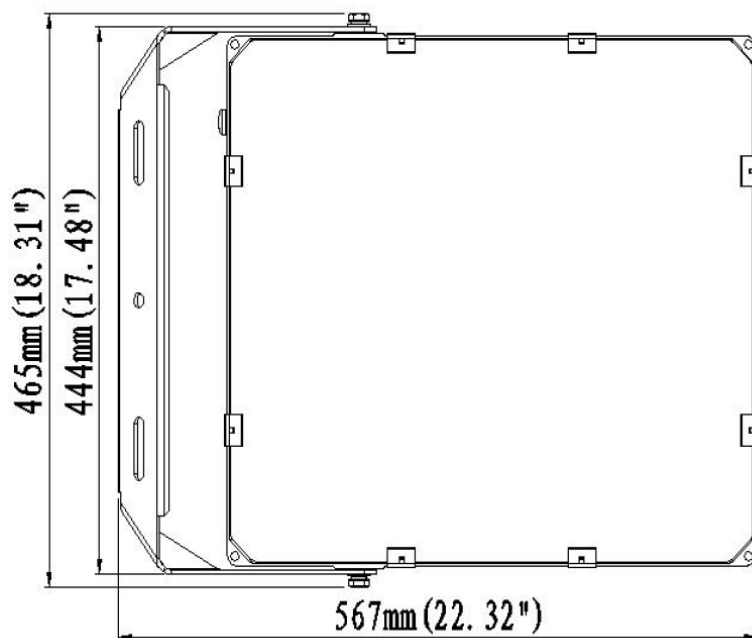

info@misticlighting.pl
www.misticlighting.pl

MISTIC
— LIGHTING —

Karta katalogowa

Oprawa Mistic M-FLOOD 300W

Waga i wymiary oprawy:

Product Dimension (mm / inch)	567x465x97 / 22.32"x 18.31"x3.82"
Luminaire Net Weight (±0.3kg / ±0.66Lbs)	9.5kg / 20.94Lbs
Export Carton Size (mm / inch)	652x160x510 / 25.67"x 6.3"x20.08"
Gross Weight (±0.3kg / ±0.66Lbs)	10.6kg / 23.37Lbs