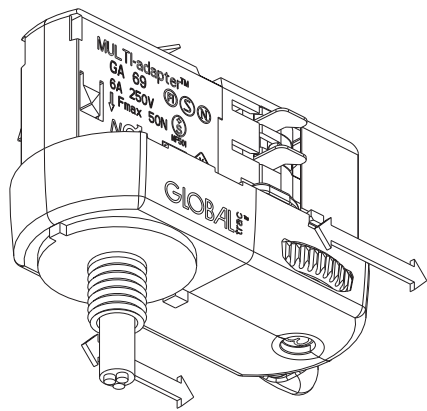

MISTIC
LIGHTING

①

②

③

④

⑤

⑥

MISTIC
LIGHTING

1

QUAD: Φ 180mm
DOUBLE QUAD: 360x165mm

2

3

4

5

6

7