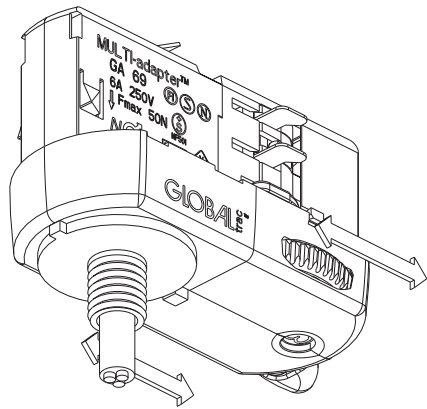

MISTIC
LIGHTING

1

QUAD: Φ 180mm
DOUBLE QUAD: 360x165mm

2

3

4

5

6