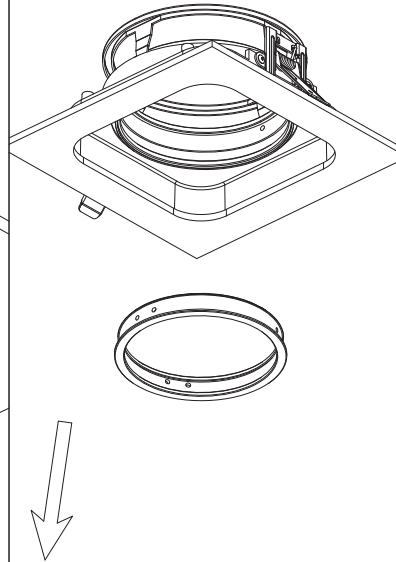

MISTIC
LIGHTING

1

QUAD: Φ 180mm
DOUBLE QUAD: 360x165mm

2

3

4

5

6