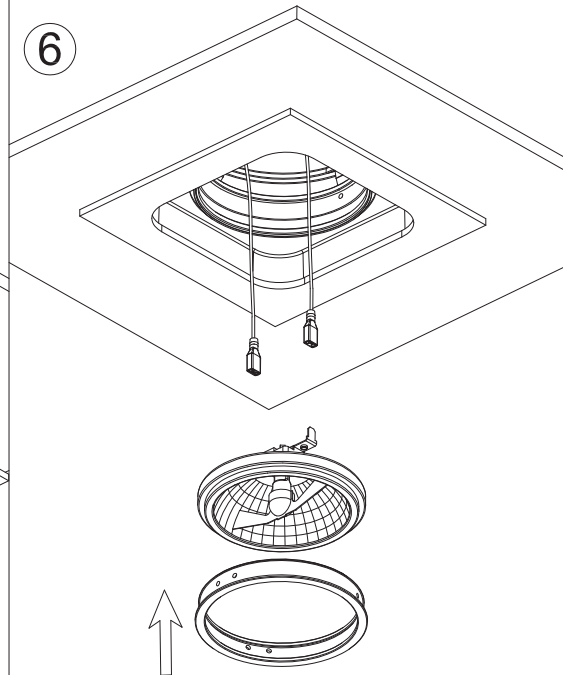

MISTIC
LIGHTING

1

QUAD: Φ 180mm
DOUBLE QUAD: 360x165mm

2

3

4

5

6