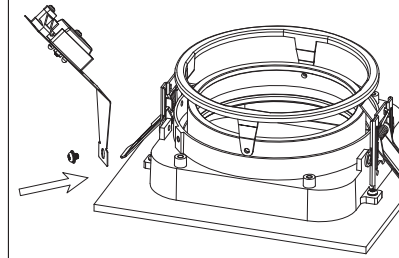

MISTIC
LIGHTING

1

QUAD: Φ 180mm
DOUBLE QUAD: 360x165mm

2

3

4

5

6