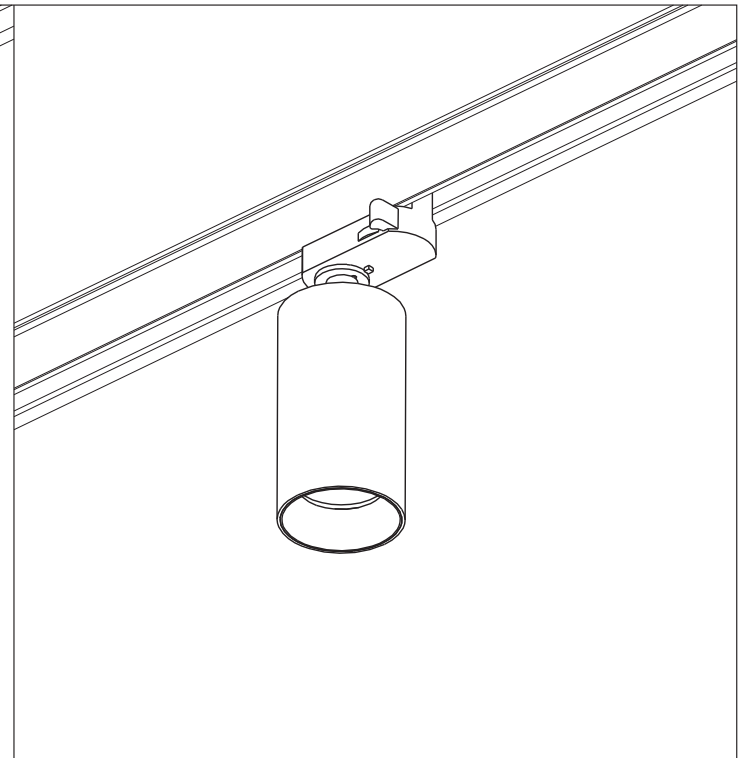

MISTIC
LIGHTING

1

QUAD: Φ 180mm
DOUBLE QUAD: 360x165mm

2

3

4

5

6