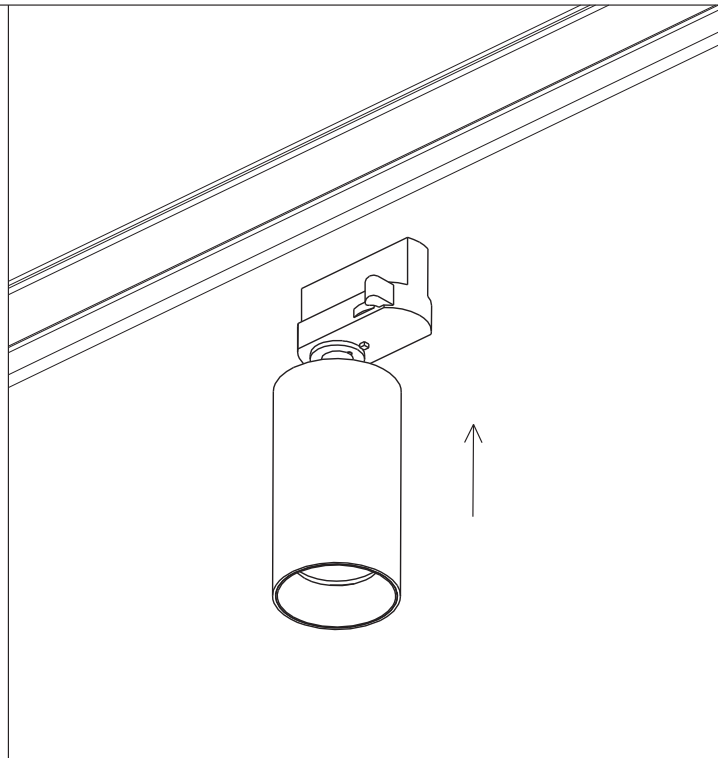

MISTIC
LIGHTING

1

QUAD: Φ 180mm
DOUBLE QUAD: 360x165mm

2

3

4

5

6