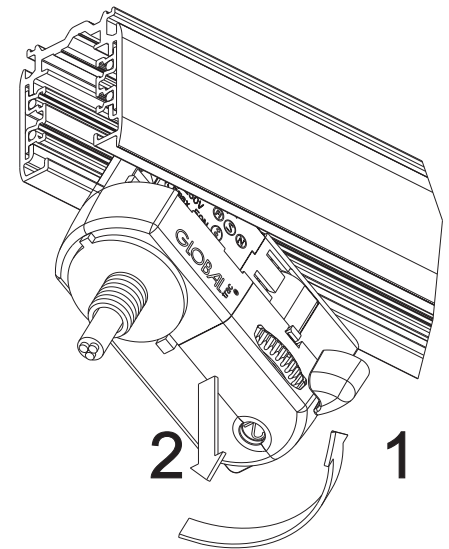

MISTIC
LIGHTING

1

QUAD: Φ 180mm
DOUBLE QUAD: 360x165mm

2

3

4

5

6