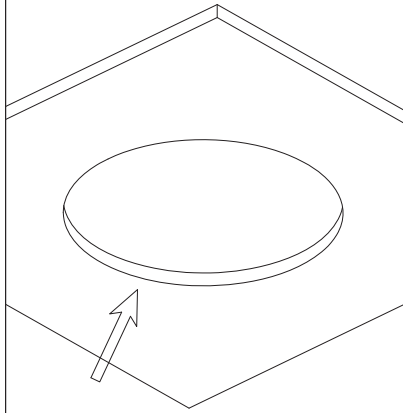

MISTIC
LIGHTING

1

QUAD: Φ 180mm
DOUBLE QUAD: 360x165mm

2

3

4

5

6