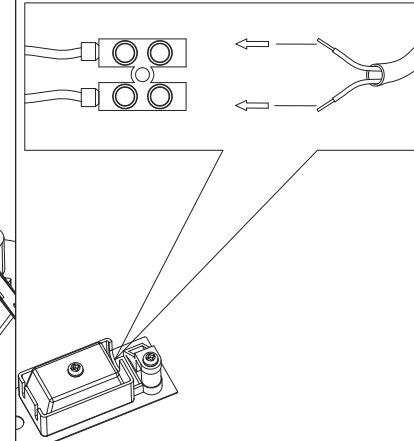

MISTIC
LIGHTING

1

QUAD: Φ 180mm
DOUBLE QUAD: 360x165mm

2

3

4

5

6