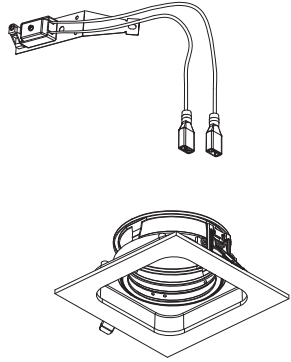

MISTIC
LIGHTING

1

QUAD: Φ 180mm
DOUBLE QUAD: 360x165mm

2

3

4

5

6