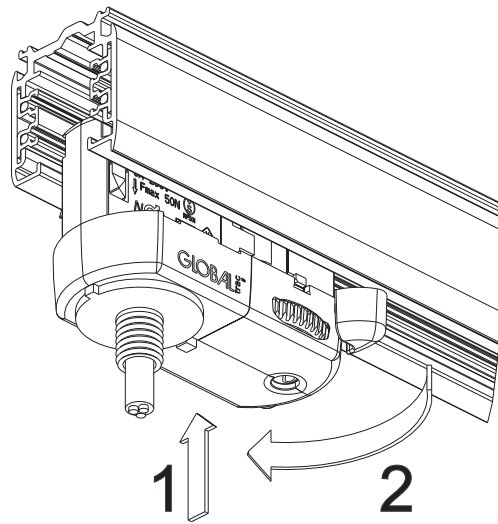

MISTIC
LIGHTING

1

QUAD: Φ 180mm
DOUBLE QUAD: 360x165mm

2

3

4

5

6