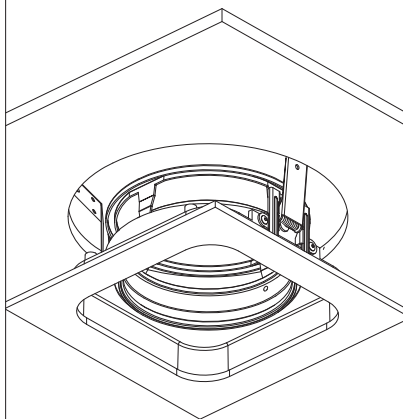

MISTIC
LIGHTING

1

QUAD: Φ 180mm
DOUBLE QUAD: 360x165mm

2

3

4

5

6