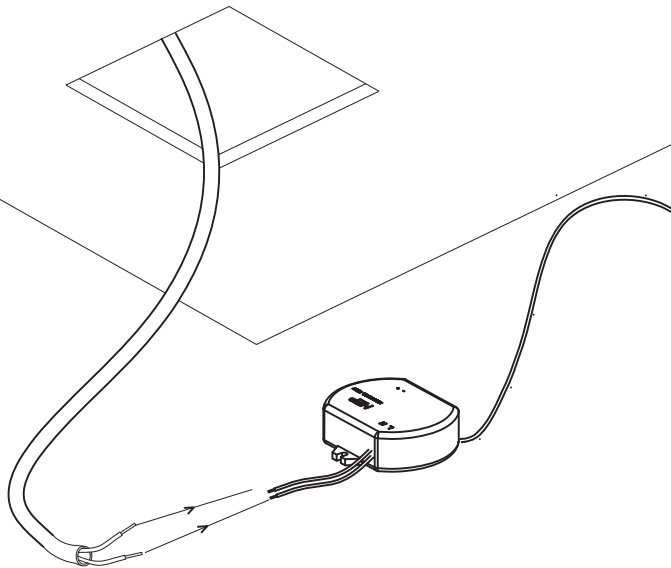

MISTIC
LIGHTING

Cut Size:163x163mm

1

2

3

4