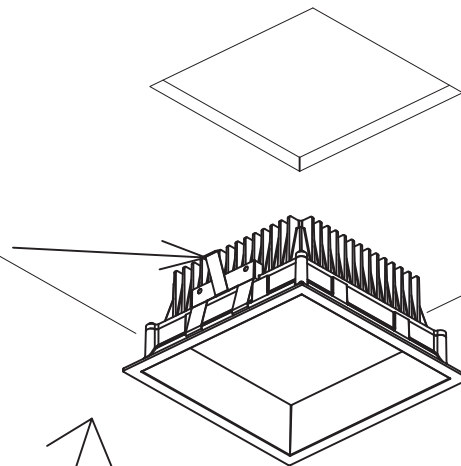

MISTIC
LIGHTING

Cut Size:163x163mm

1

2

3

4