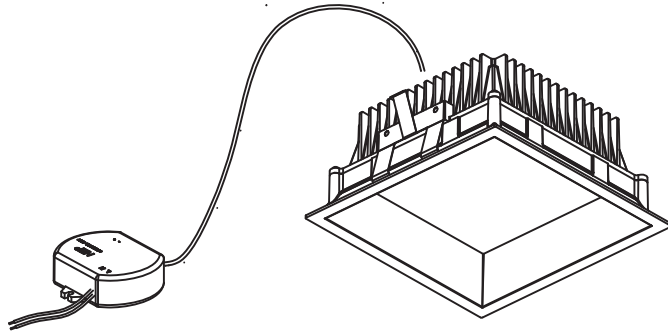

MISTIC
LIGHTING

Cut Size:163x163mm

1

2

3

4